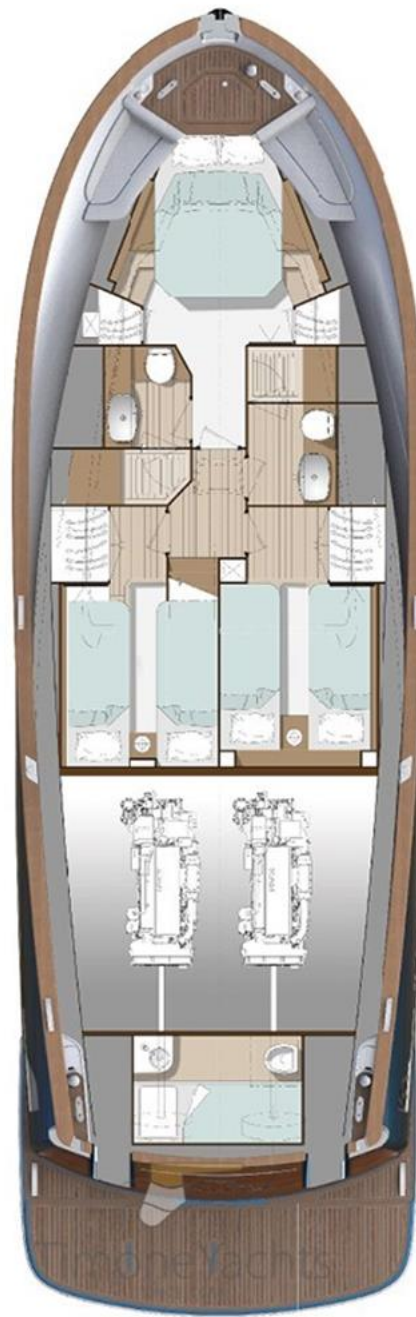

Staging and technical

Auto Dynamic Trim Interceptor - Battery charger - Bow Thruster - cockpit table - Courtesy Lights - Deck Shower - Electric Windlass - Folding cleats in plancetta di poppa - Gangway idraulica con gradini orientabili - Platform abbattibile in teak - Shorepower connector - Special Colour blu metallizzato - 2 Stern Winches - swimming ladder - Teak Cockpit - Teak Side Decks - Washbasin in the cockpit - Water harbor connector system anche a prua - Water pressure pump - Winch Electric a prua

Domestic Facilities onboard

12V Outlets - 220V Outlets - Air Conditioning - BBQ/Grill - 2 Electric Toilet - Interior wooden floor - Inverter Air Conditioning - Warm Water System - Waste Water Plant - Watermaker

TimoneYachts
SINCE 1984

TimoneYachts
SINCE 1984

TimoneYachts
SINCE 1984

Timoneyachts
SINCE 1984

Lowerdeck Family / Three Cabins

Maindeck hardtop /

Maindeck helm /