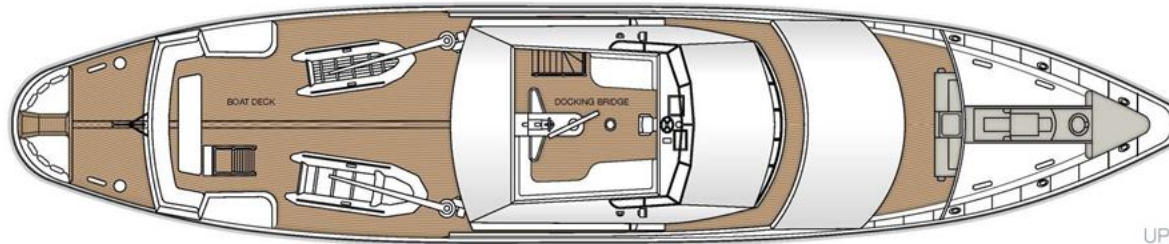

### Upholstery

Bimini - Cockpit Cushions - Cushions - Electric Canopy - Fly Bridge Cuscions - Sprayhood - Stern Cushions - Sunshade

TimoneYachts  
SINCE 1984

TimoneYachts  
SINCE 1984

# EMERA

- Guest
- Wet
- Crew
- Technical

UPPER DECK INTERIOR

UPPER DECK

MAIN DECK

LOWER DECK